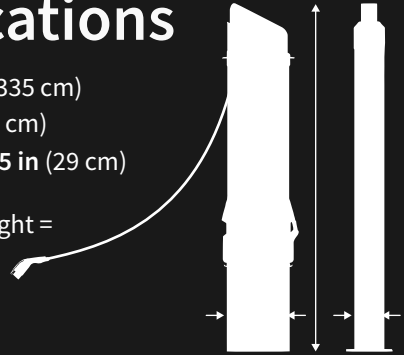

## Specifications

Height = 132 in (335 cm)

Width = 24 in (61 cm)

Thickness = 11,25 in (29 cm)

Usable cable length =  
18 ft (5,5 m)

Distinctive high-visibility signature

Gravitational pulley cable management system